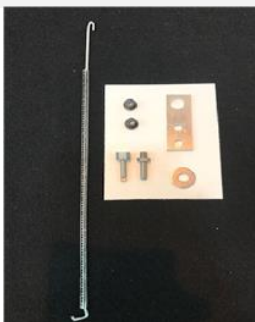

Torsion Bar for swing doors \$16.50+ gst

2 sizes available  
Large 700 x 4mm Rod  
Small 520 x 3mm Rod

Door Bushes \$3.30+ gst  
15mm and 11mm

Push in gasket \$20.00per lineal metre +gst  
(With a minimum charge of \$20.00+ gst)

Screw in gasket \$20.00per lineal metre +gst  
(With a minimum charge of \$20.00+ gst)

Female Plug for doors \$12.50+ gst

Mohair \$1.80+ gst per lineal metre  
5mm and 8mm size

Heater Wire \$4.50+ gst per lineal metre  
Ohms per foot available  
3,6,9,17,20,25,30,35,40,45,50,70  
90,100,120,150,200 and 500

Voltage Controller \$100.00+ gst

Torsion Hinge – complete set \$40.00+ gst

Top or Bottom Hinge Set \$45.00+gst  
(Pivot hinge set)

Gasket Retainer \$3.85+ gst per lineal metre

Latches  
Non-Lockable \$30.00+ gst  
Lockable \$30.00+ gst